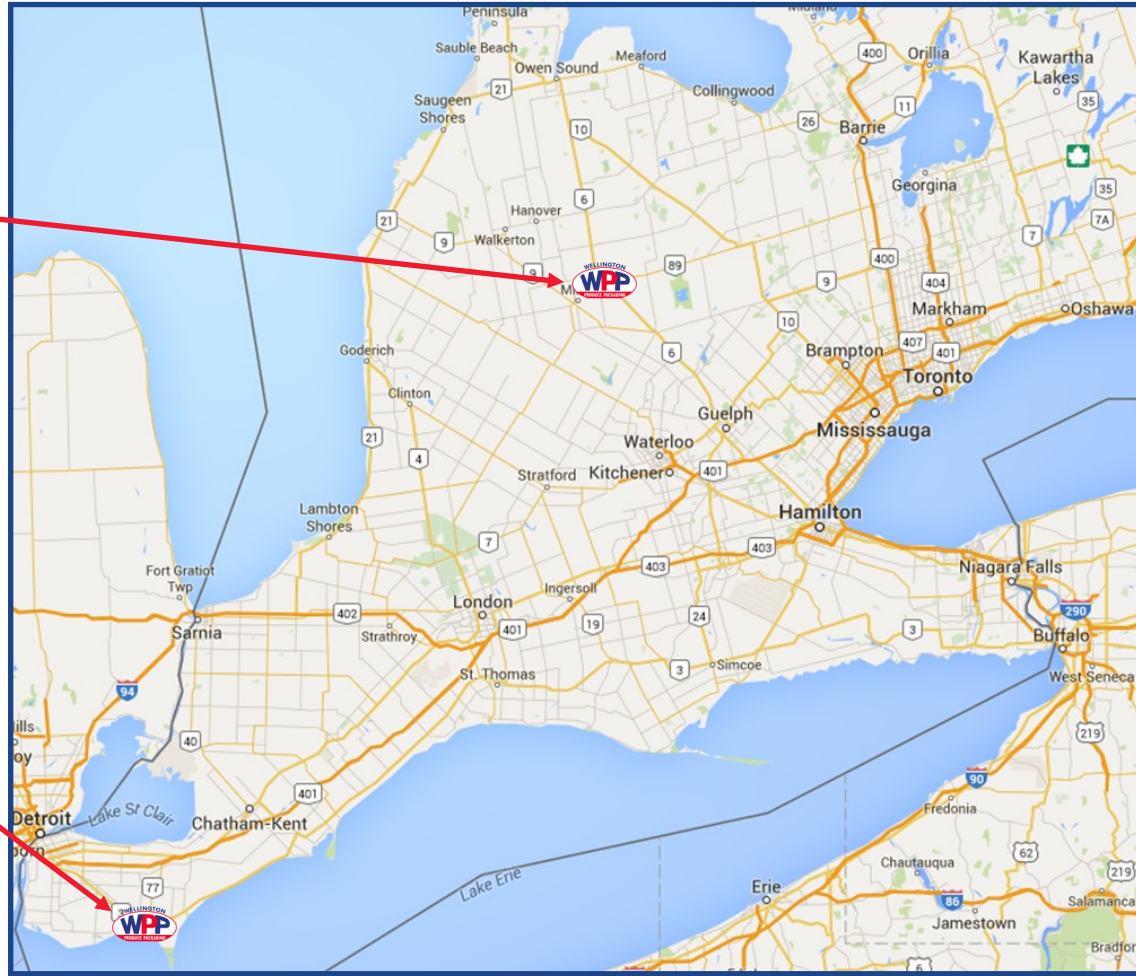

Mount Forest Location

410 Sligo Rd. W. (Box 220)
Mount Forest, ON
N0G 2L0

Phone: 519-323-1060
Toll Free: 1-800-265-2397
Fax: 519-323-3432
Hours: M-F 8:00 am - 4:30 pm

Ruthven Location

1587 County Rd 34 (Box 196)
Ruthven, ON
N0P 2G0

Phone: 519-326-2394
Fax: 519-326-5644
Hours: M-F 8:00 am - 4:30 pm

We help growers get their farm fresh produce into people's homes. As Canada's premier choice for produce packaging, we handle orders big and small. We manufacture and stock a dynamic range of products, and are the one-stop shop for all your packaging needs.

We are large enough to meet all of your produce packaging needs and small enough to provide exceptional, personable service.

Like many of the farms we serve, we are family-owned and operated.