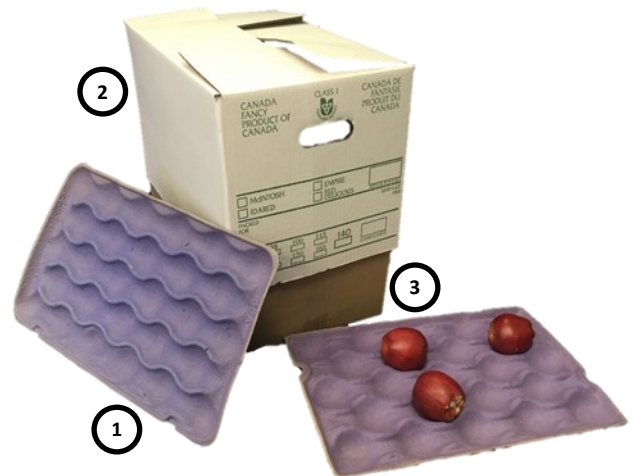

Custom printing available!

TOMATO CARTONS (Hand Fold)

- 1) TC4PA02 20 Lb Tomato Carton - Hand Fold (25/bundle, 400/bale)
- 2) TC4PA03-A 15 Lb Tomato Carton - Hand Fold (25/bundle, 500/bale)

Custom printing available!

APPLE CARTONS

- 1) AC4PA01-P 1 Bushel Apple Carton (25/bundle, 500/skid)
- 2) AC4PA05 12x3 Apple Carton (20/bundle, 240/skid)

Custom printing available!

APPLE TRAYS & MASTER

- 1) AT4FB## Standard Apple Tray (175/bundle, 4200/skid)
100, 88, 113A, 113B, 138A, 138B, 125, 150,
80A, 80B, 64A, 64B, 72, 175, 216A, 216B, 198,
163A, 163B, 56, 36, 48A, 48B

*** Euro trays available as special order**

- 2) AC4PA06-L Apple Tray Master - Lid (500/skid)
- 3) AC4PA06-B Apple Tray Master - Body (500/skid)

CIDER JUGS, LABELS, AND CAPS

- | | |
|--------------|---|
| 1) CJ4PL03-P | 4 Lt Cider Jug (112/case) |
| 2) CJ4PL02 | 2 Lt Cider Jug (60/case) |
| 3) CJ4PL01-1 | 1 Lt Cider Jug (189/case) |
| 4) CJ4PL05 | 500ml Cider Jug (120/case) |
| 5) CC4PL04-# | Red or White Cider Caps (600/bag, 2400/case) |
| 6) CL4PA01 | Cider Label-No Preservatives Added (500/roll) |
| 7) CL4PA01-P | Cider Label-Preservatives Added (500/roll) |