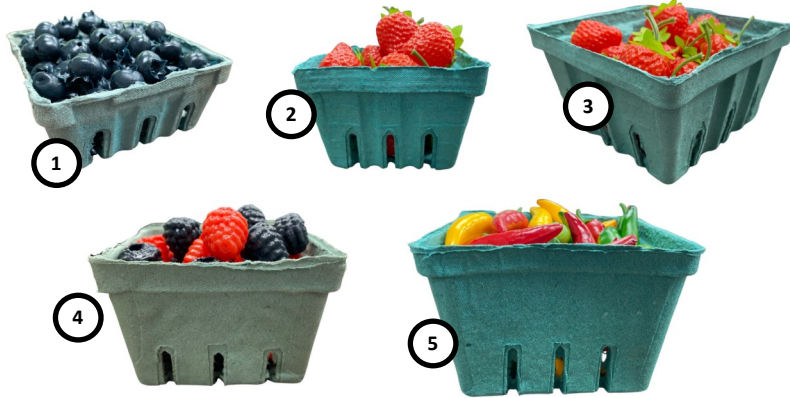

PRODUCT CATALOGUE

SCAN ME

PLASTIC BERRY BOXES

- 1) BB1PL01 1.1Lt/1 Qt Plastic Berry Box (300/case)
- 2) PC4PL01-TRI Plastic Berry Box Lid Cover (504/case)
- 3) BB4PL01-SQU 1 Qt Square Plastic Berry Box (420/case)

FIBRE BERRY BOXES

- 1) BB4FB03 1/2 Pt Fibre Berry Box (600/case)
- 2) BB4FB02-B 1Pt Fibre Berry Box—American (420/case)
- 3) BB4FB01-B 1Qt Fibre Berry Box— American (297/case)
- 4) BB4FB02 1 Pt Fibre Berry Box (500/case)
- 5) BB4FB01 1Qt Fibre Berry Box (250/case)