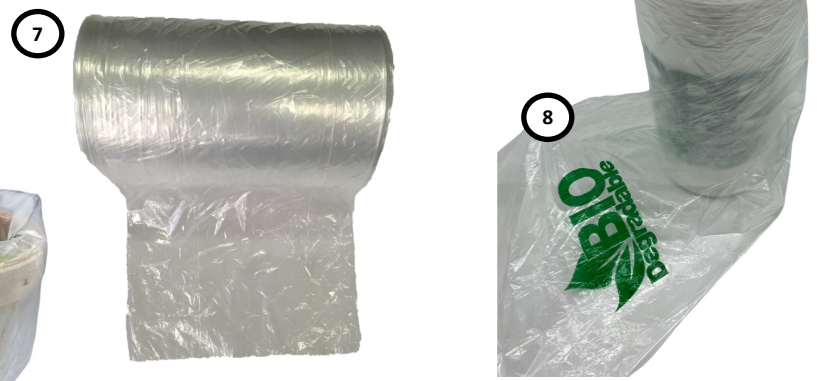

Other sizes and styles available, including micro-perf bags
* Biodegradable and compostable options available*