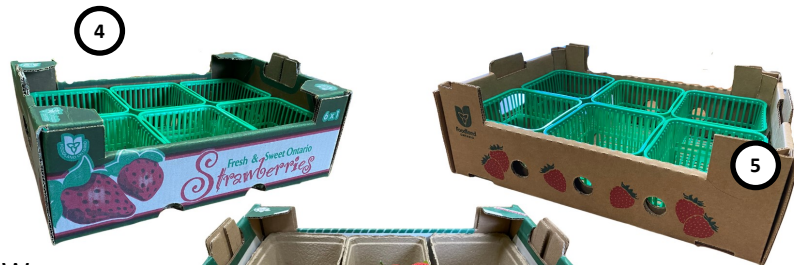

3) MA4PA04 12 x 1 Pt Master - Lock Type
(50/bundle, 350/bale) (fits Fibre Pints)

4) MA4PA06-CAS 6 x 1 Master - Fully Waxed
(20/bundle, 500/bale) (fits BB1PL01)

5) MA4PA06-MR 6 x 1 Master - Moisture Resistant
(25/bundle, 500/bale) ***RECYCLABLE!***
(fits BB1PL01)