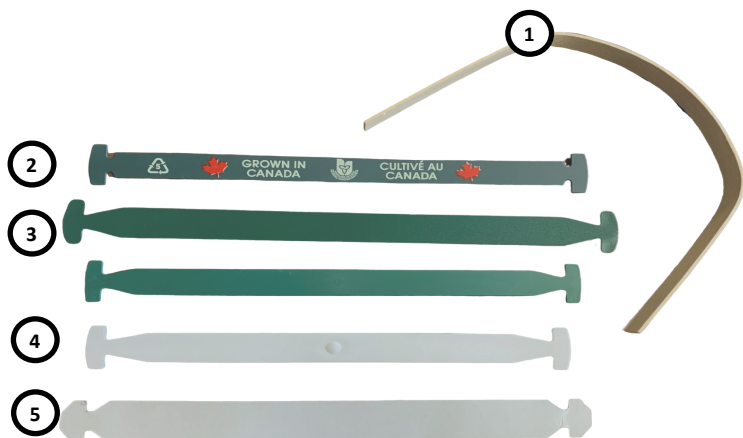

HANDLES

1) Wooden Handles	Many sizes available , please inquire
2) HA4PL01-G	Plastic Handle - "Grown in Canada" (2000 / CASE)
3) HA4PL01-SQU	Plastic Handle - Long Green (2000/cs)
4) HA4PL01-WPP	Plastic Handle - White (1000/cs)
5) HA4PA01	Paper Handle - White (500/cs)

*Many sizes and custom prints available!