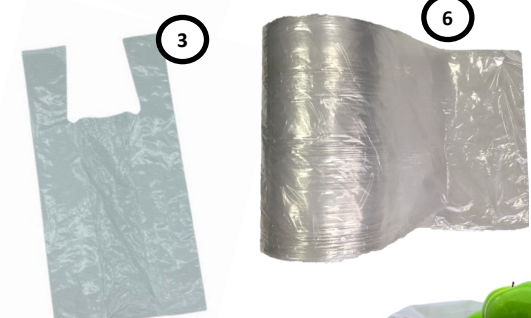

Wicket apple bags also available as special order

Custom printing available!

POUCH BAGS

- 1) SB4PL06 1/2 Lb Pouch Bag with Vents (1000/case)
- 2) SB4PL05-MINI 1LB Pouch Bag Mini (1000/case)
- 3) SB4PL05 1 LB Pouch Bag (1000/case)
- 4) SB4PL07 2 LB Pouch Bag (1000/case)
- 5) SB4PL08 6 Pack Pepper Pouch (1000/case)

PLASTIC BAGS AND LINERS

- 1) SB4PL03-F-BIO S-5 Large T-Shirt Bag Biodegradable (1000/case)
- 2) SB4PL01-F-BIO S-1 Small T-Shirt Bag Biodegradable(1000/case)
- 3) SB4PL01-CLEAR HDPE Small T-Shirt Roll Bag-Clear(600/roll, 4800/case)
- 4) AB4PL05 1/2 Bushel Liner 500/Roll
- 5) AB4PL06 Bushel Liner 250/Roll
- 6) CR4PL01-BIO 10.5 x 15 Biodegradable Roll (2000/Roll)
- 7) CR4PL02-BIO 10.5 x 20 Biodegradable Roll (1500/Roll)
- 8) CR4PL03-BIO 12 x 20 Biodegradable Roll (750/Roll)