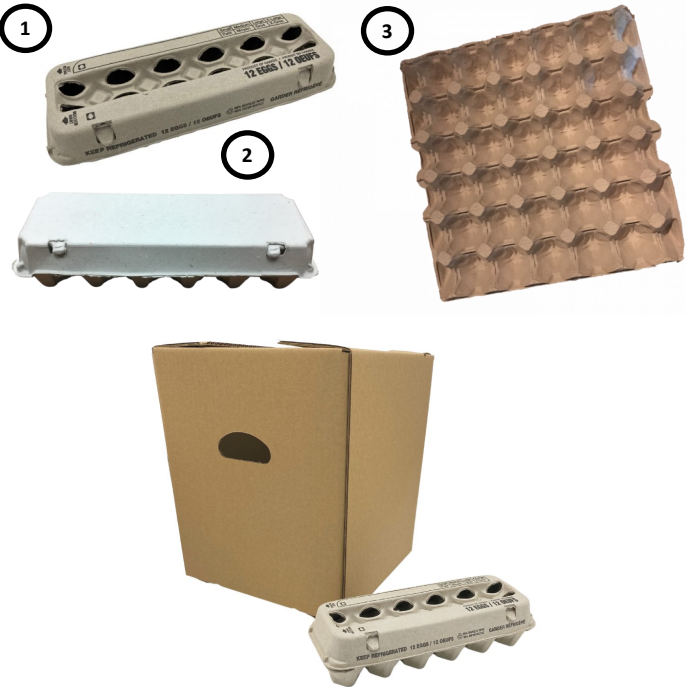

EGG CARTONS & FLATS

1) EC4FB01 Generic Egg Carton - 1 dozen (150/sleeve)
2) EC4FB01-FLAT TOP Flat Top Egg Carton - 1 dozen (150/sleeve)
3) EC4FB02 30 Count Egg Flat (140/Bundle)
4) EC4PA01 Egg Carton Master - 15 carton (500/skid)