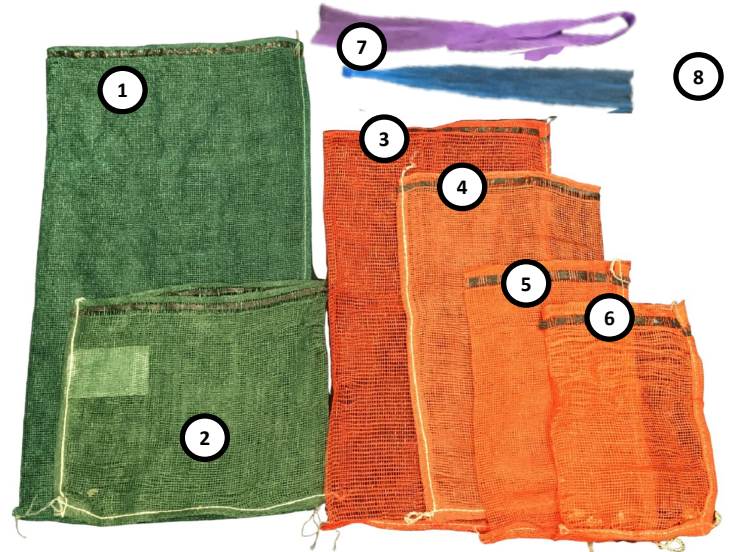

MESH BAGS

1) CB4PL02 5 Dozen Mesh Corn Bag (100/bundle)
2) CB4PL01 1 Dozen Mesh Corn Bag (100/bundle)
3) OB4PL01 50 Lb Mesh Onion Bag (100/bundle)
4) OB4PL04 25 Lb Mesh Onion Bag (100/bundle)
5) OB4PL02 10 Lb Mesh Onion Bag (100/bundle)
6) OB4PL03 5 Lb Mesh Onion Bag (100/bundle)
7) GN4PL01 Garlic Rope Net Bag (1000meter/roll)
8) NET BAGS Net Bags (Red 15" & Blue 22") (1000/case)